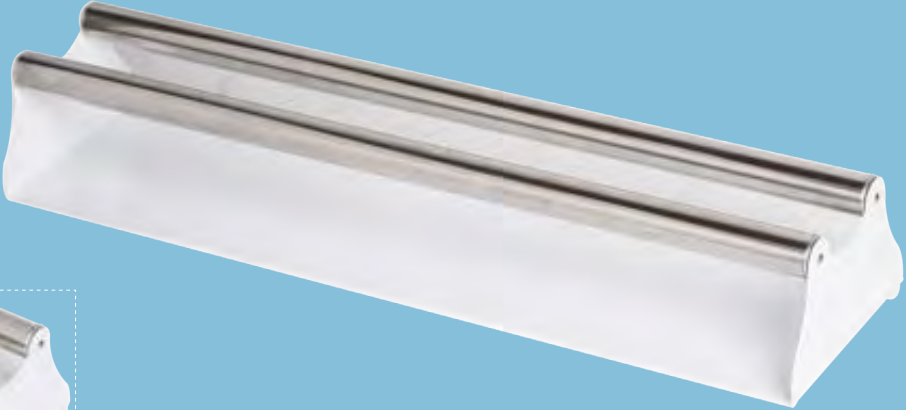

## METAL MEDIA ROLL

**Item No:** SWN-MR  
**Material:** Metal  
**Color:** white or other colors  
**Size:** 720mm/ 1250mm and so on

## ROLLING CART

**Item No:** SWM-RC  
**Material:** Metal  
**Color:** black  
The heavy duty steel frame design can hold 16 rolls of materials. with 3" cores up to 45cm length  
Movable with 4 extra locking castors  
Small footprint is 65cm by 65cm  
16 columns are easily assembled by screws  
Unique design to save space