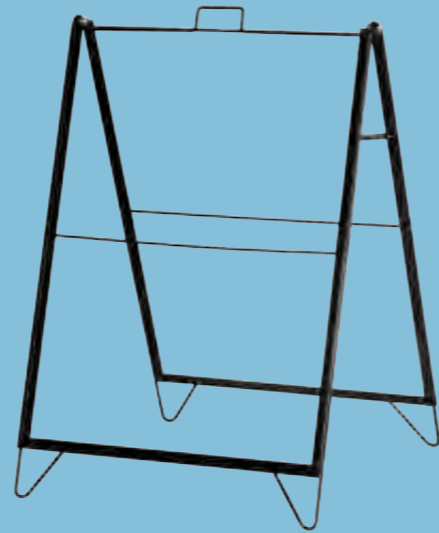

METAL A FRAME / METAL A-BOARD

Corflute Insert A Frame / Metal Insert A-frame / A-board

Item NO. : MAB-01  
Material: Iron tube  
Color: black  
Poster size: 45x60cm, 60x45cm,60x60cm,60\*90cm,90x120cm

Corflute Insert A Frame / Metal Insert A-frame / A-board (simple style)

Item NO.: MAB-01S  
Material: Iron tube  
Color: white/black  
Poster size: 60\*90cm

**Corflute Insert A Frame / Metal Insert A-frame (steel wire)**

Item NO. : MAB-01SW  
Material: Steel wire  
Color: white/black  
Poster size: 60\*90cm

**Colourbond White Faced A-board / Metal A-frame / Metal A-board**

Item NO. : MAB-02  
Material: Iron tube & Iron sheet(whiteboard)  
Color: black & white  
Poster size : 45x60cm, 60x45cm, 60x60cm, 60\*90cm

**Blackboard A-Board / Metal blackboard A-frame / Metal A-board**

Item NO. : MBBAB-02

Material: Iron tube & Iron sheet(blackboard)

Color: black

Poster size : 45x60cm, 60x45cm,60x60cm, 60\*90cm

**Colourbond White Faced A-Board with wheels / Metal A-frame / Metal A-board**